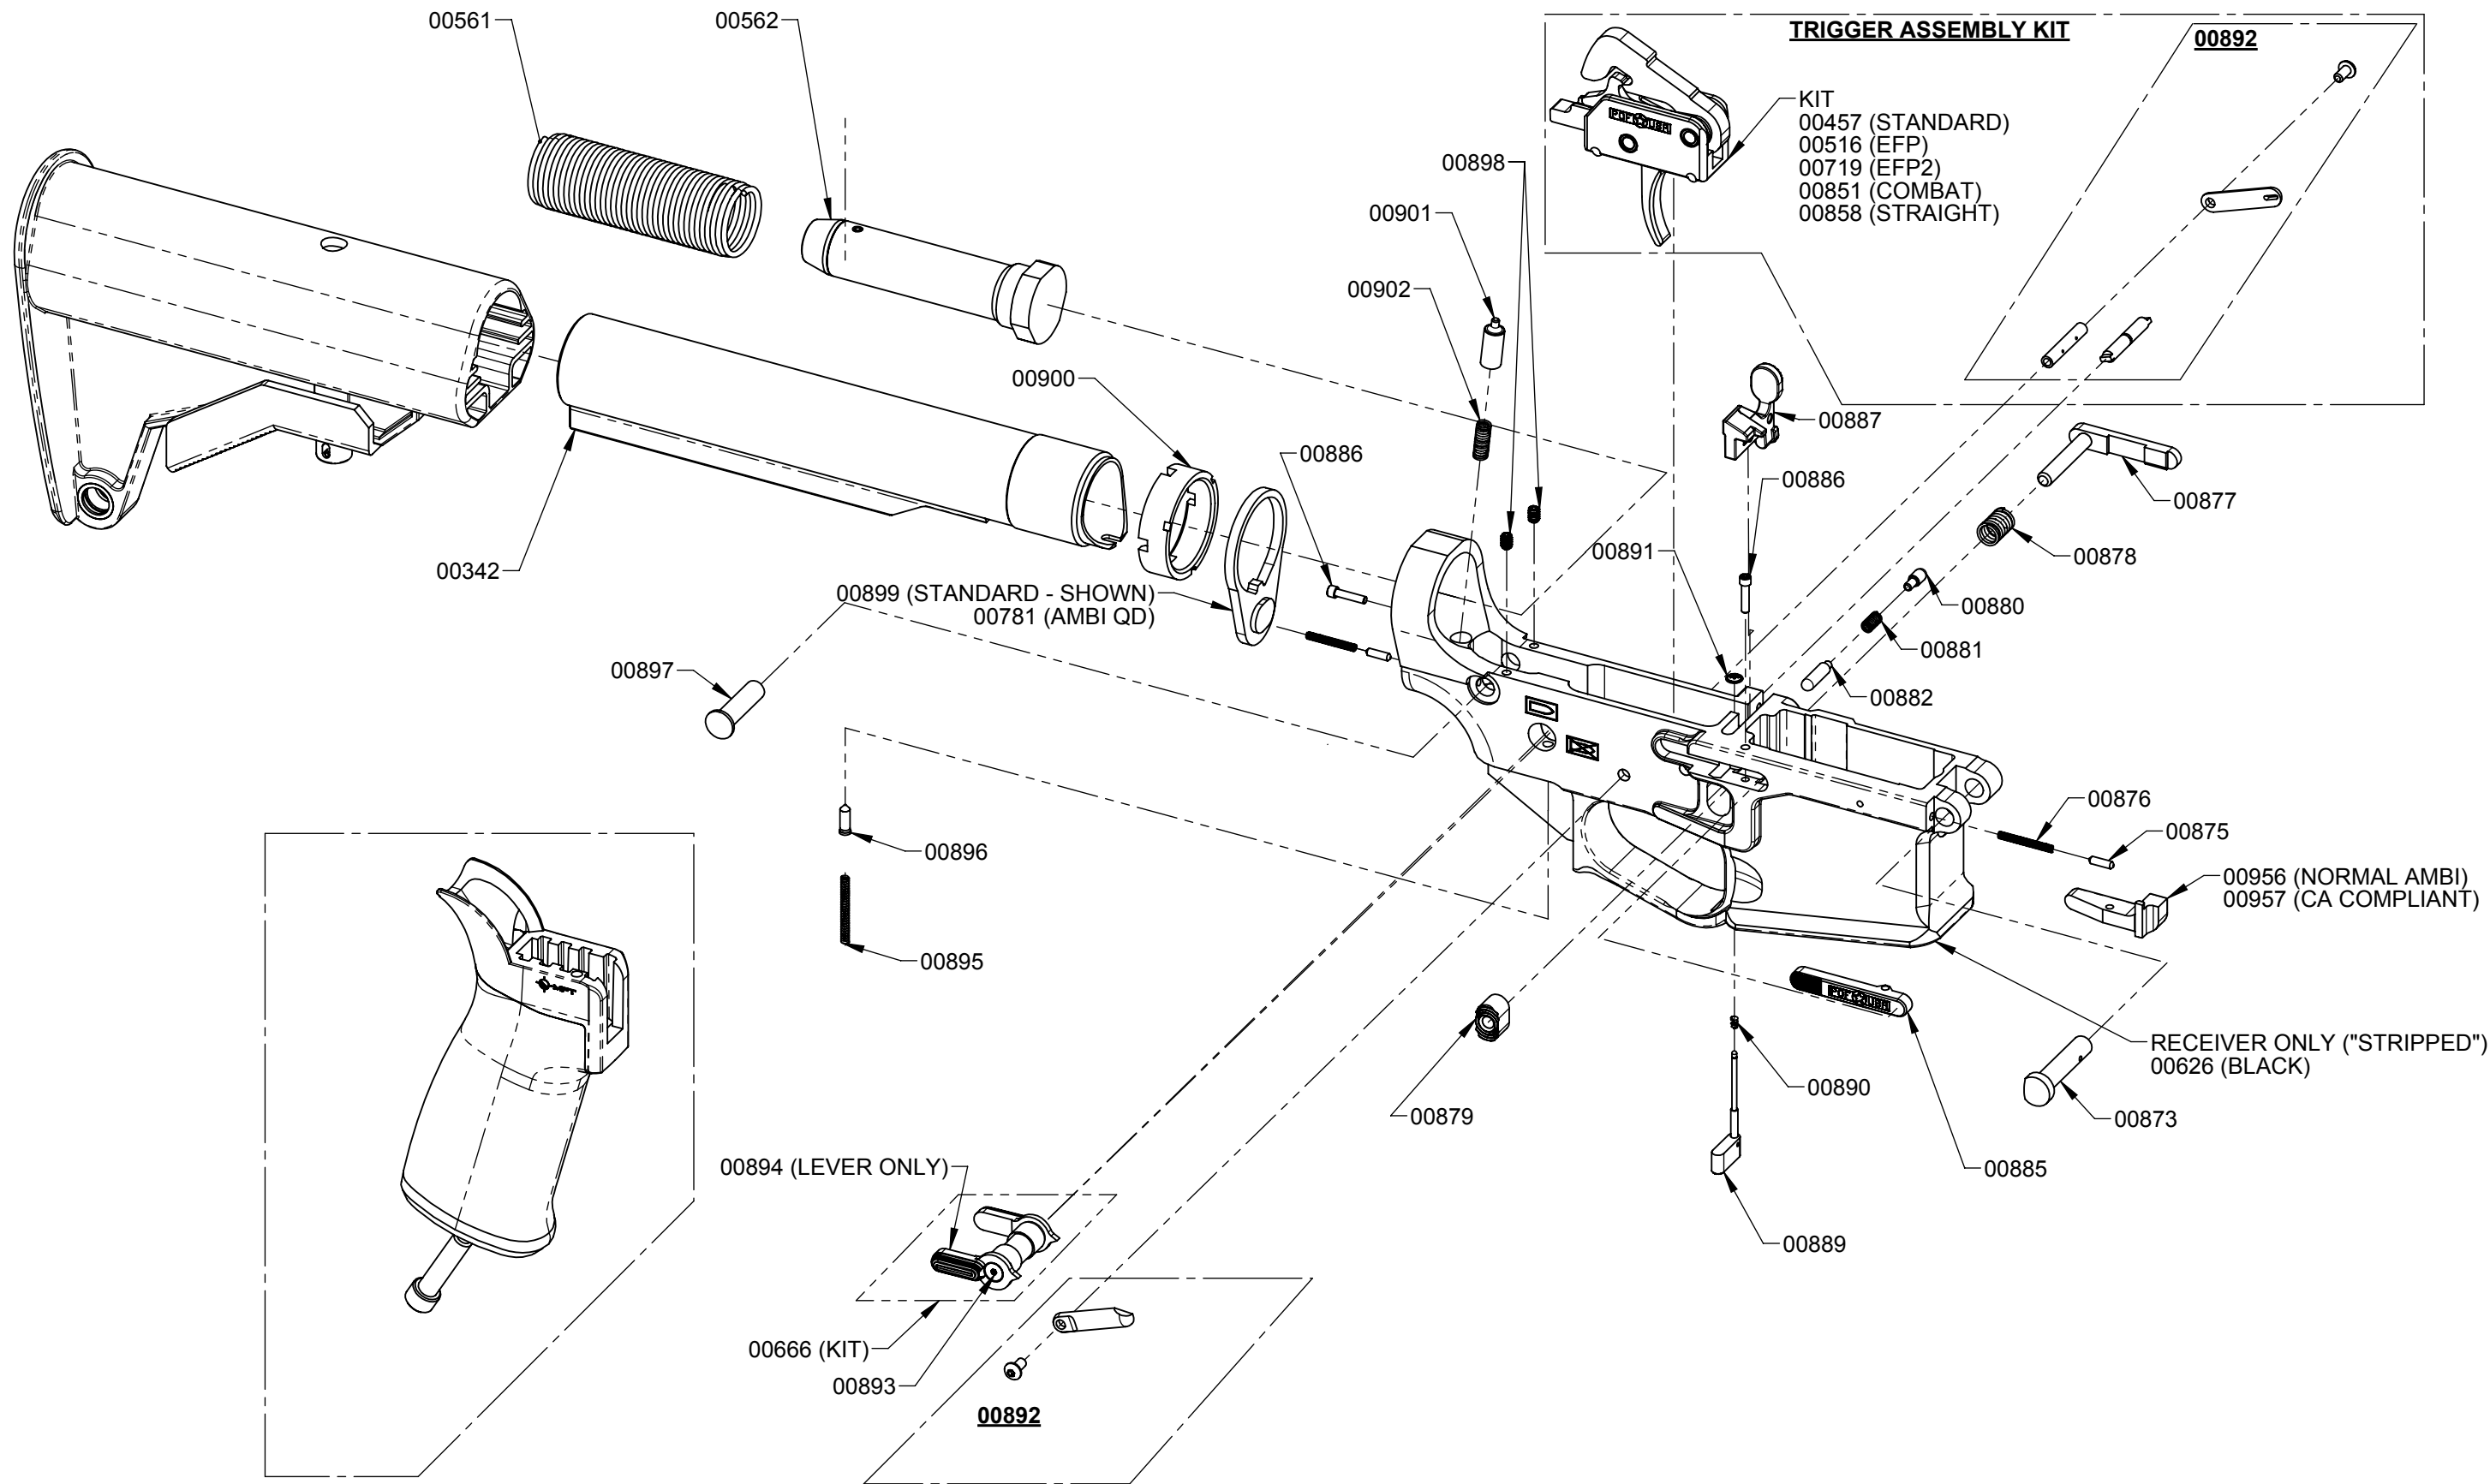

4

3

2

1

D

D

C

C

B

B

A

A

**POF-USA GEN 4 P415 LOWER RECEIVER COMPONENTS BY SKU NUMBER**

REVISION DATE: 08/26/2020

4

3

2

1