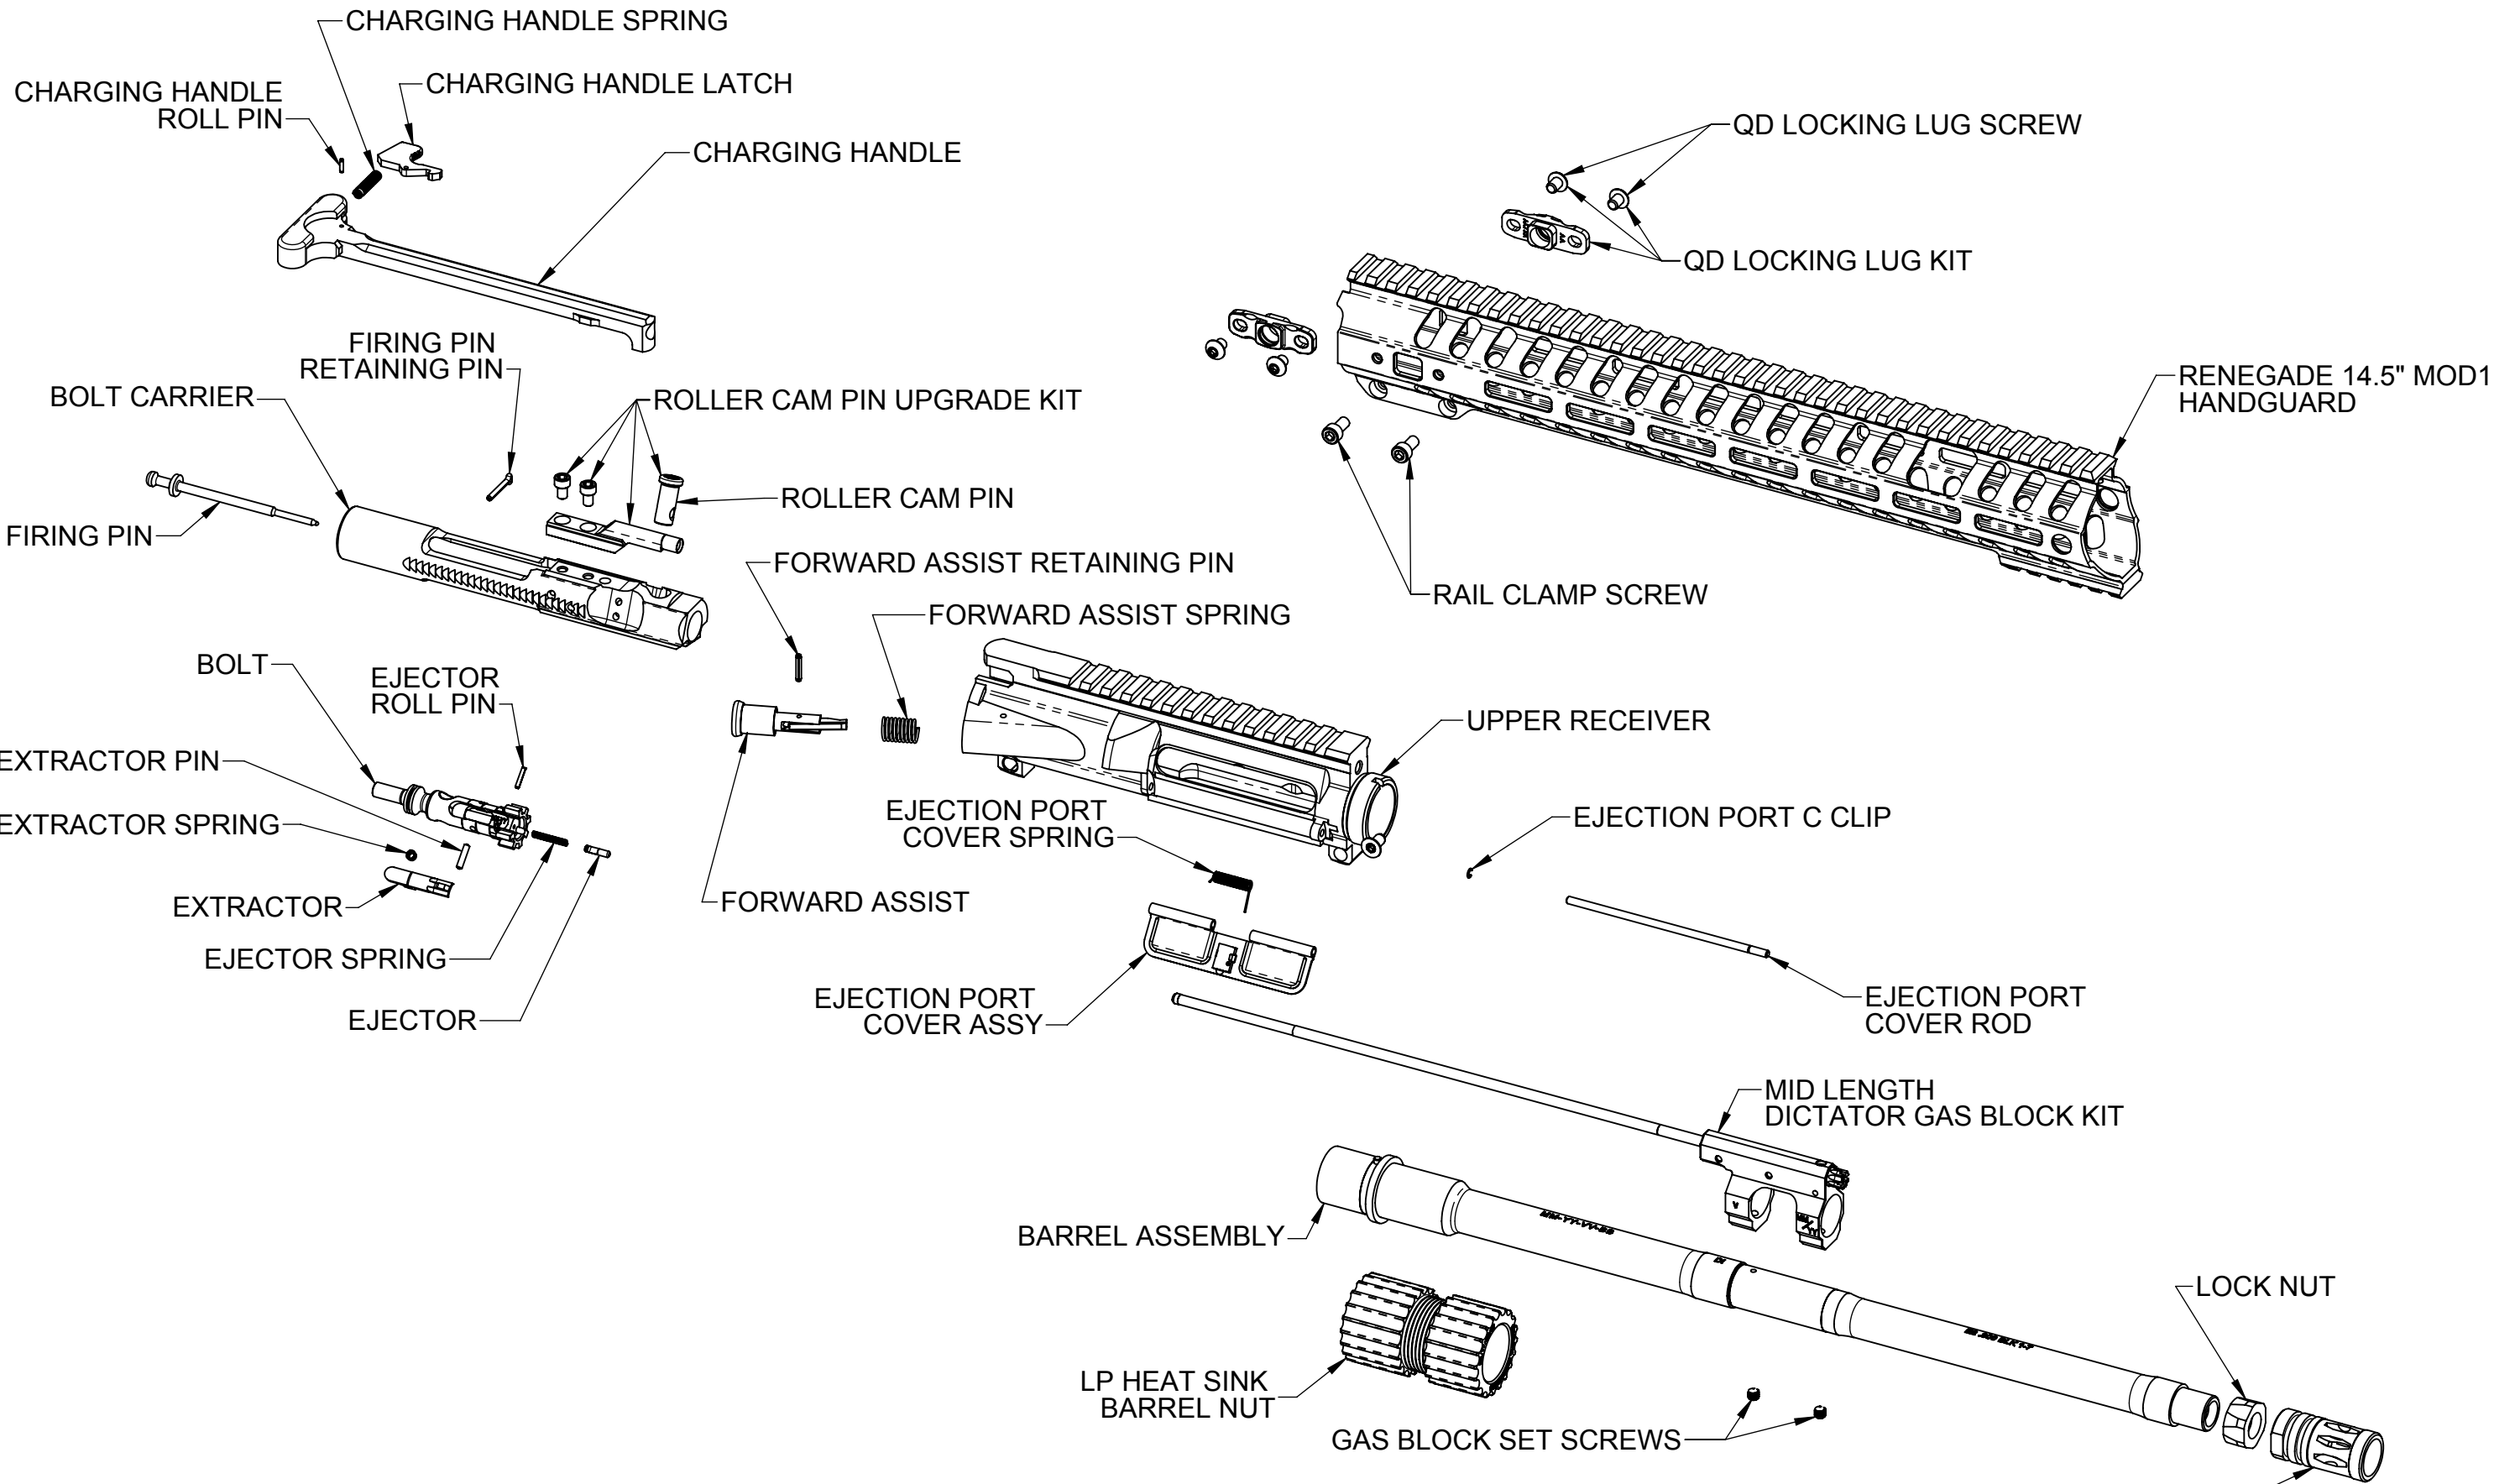

4

3

2

1

RENEGADE UPPER RECEIVER COMPONENTS BY DESCRIPTION

REVISION DATE: 09/02/2020

4

3

2

1