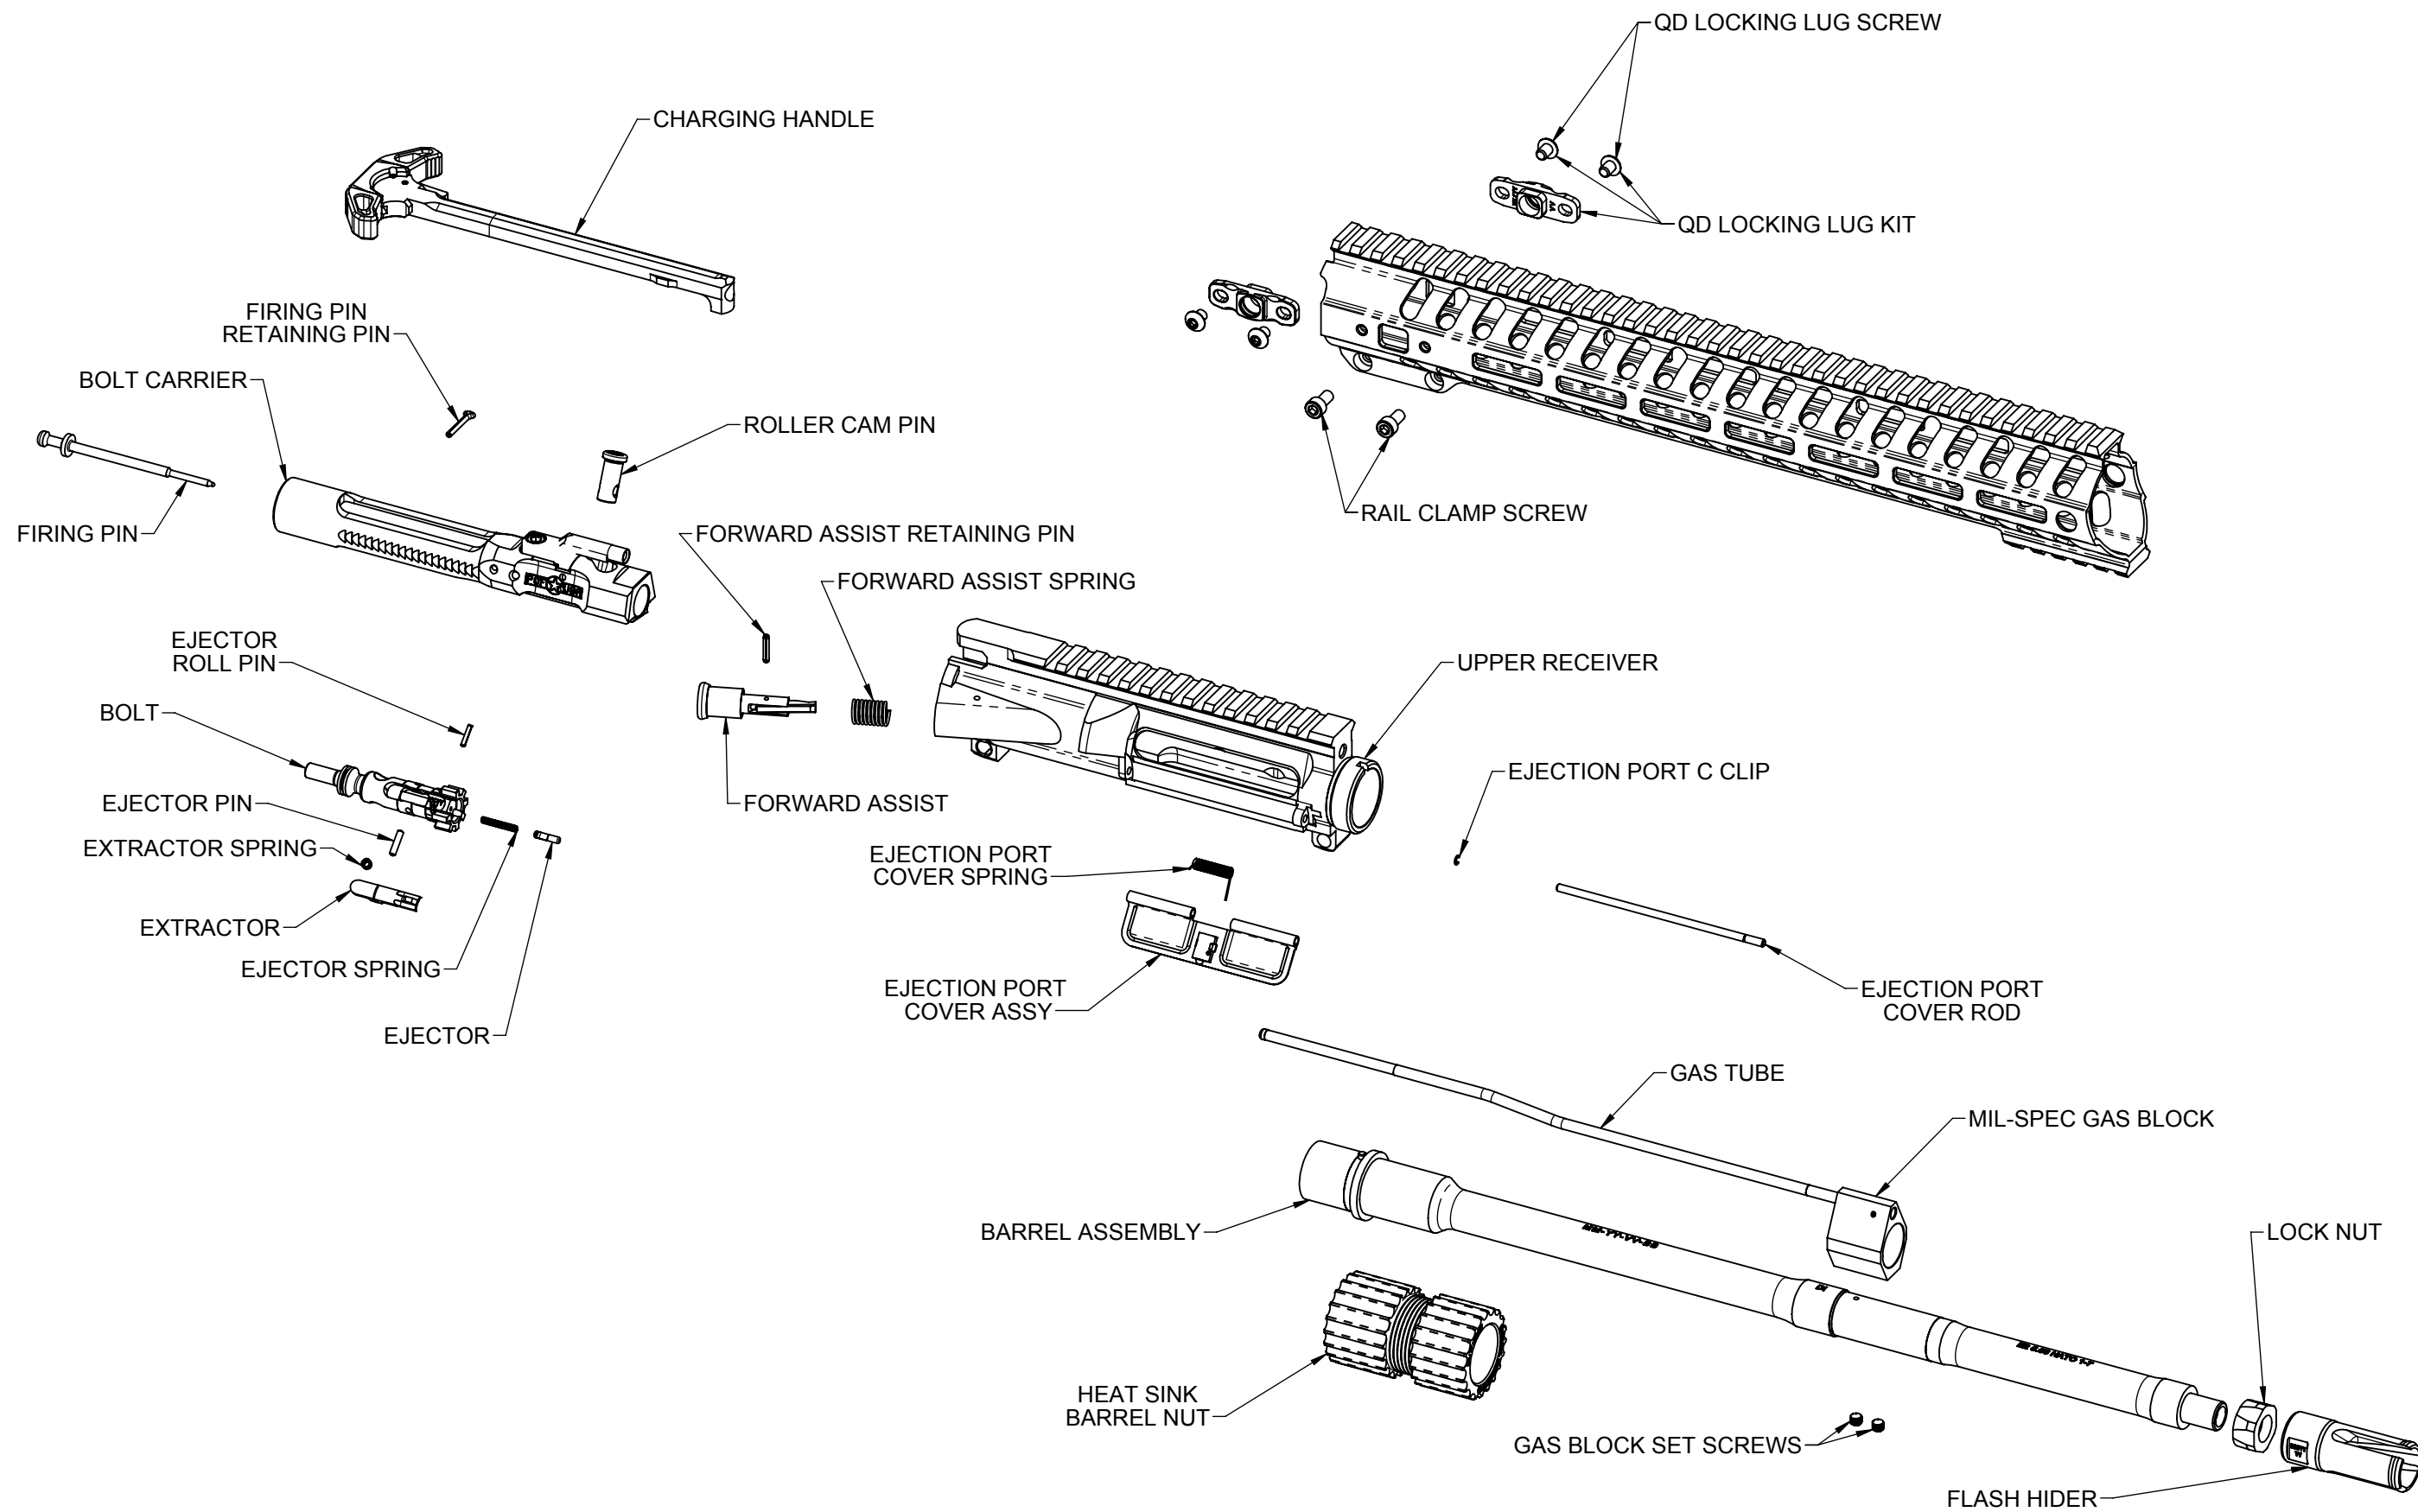

4

3

2

1

D

D

C

C

B

B

A

A

MINUTEMAN UPPER RECEIVER COMPONENTS BY DESCRIPTION

REVISION DATE: 10/16/2020

4

3

2

1