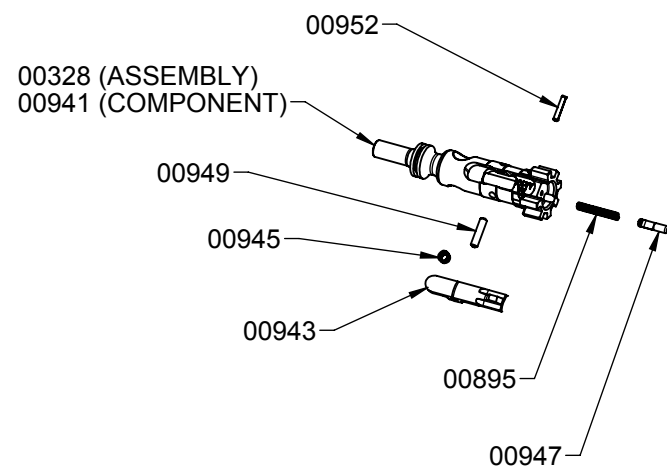

C

C

B

B

A

A

COMPLETE ASSY
 01542 (STRIKE EAGLE) - SHOWN
 00782 (RATTLER)
 00813 (ARCHANGEL)
 00849 (TOMAHAWK)
 00345 (STANDARD BILLET)

01011 SCREW

01010 KIT

UPPER RECEIVER SUB ASSY
 01009 (BLACK)

00730 (16.5" BARREL ASSY)

01008

00914

00870 (FLASH HIDER KIT)

MINUTEMAN UPPER RECEIVER COMPONENTS BY SKU NUMBER

REVISION DATE: 10/16/2020