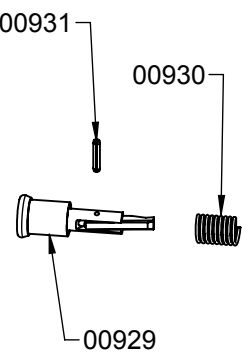

C

C

B

B

A

A

COMPLETE ASSY
 01542 (STRIKE EAGLE) - SHOWN
 00782 (RATTLER)
 00813 (ARCHANGEL)
 00849 (TOMAHAWK)
 00345 (STANDARD BILLET)

01011 SCREW

01010 KIT

UPPER RECEIVER SUB ASSY
 01009 (BLACK)

00730 (16.5" BARREL ASSY)

01008

00914

00870 (FLASH HIDER KIT)

MINUTEMAN UPPER RECEIVER COMPONENTS BY SKU NUMBER

REVISION DATE: 10/16/2020