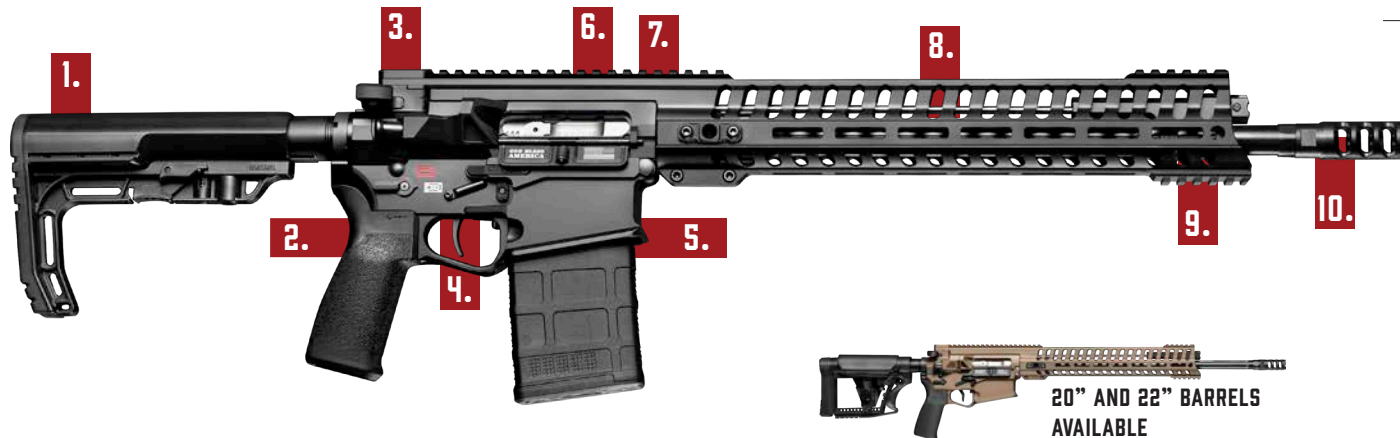

THE AMERICAN REVOLUTION

The REVOLUTION uses a 5.56 bolt carrier and other 5.56 parts allowing for a shorter overall receiver size and reduced weight. This also isn't a normal small frame .308, it's smaller! It features many 5.56 parts; such as charging handle, bolt carrier, cam pin, buffer, heat sink barrel nut, handguard, and 5-position gas piston operating system. The barrel extension, bolt assembly, upper, and lower receiver are the exact same size as those on an AR15. Weighing in at 7.3 lbs. The Revolution features our new Edge Handguard with four built-in QD mounts, and is packed with all you've come to expect from POF-USA. Fully ambidextrous billet receiver set, nickel plated bolt carrier, 5-position adjustable gas piston, single stage match grade trigger, and more.

SPECS	
OAL (Collapsed)	34 in (16" 308 Model)
Weight	6.8 lbs
Rifling	1:10
Barrel	16.5 in
Trigger	Match Grade Drop In
Furniture	Mission First Tactical
Receiver Finish	Black Anodized / Burt Bronze Cerakote
Handguard	14.5" MMR
Muzzle	3 Port Break

LEARN MORE

- **1.** ANTI-TILT EXTENSION TUBE
- **2.** GEN4 AMBI LOWER RECEIVER
- **3.** AMBI TOMAHAWK CHARGING HANDLE

- **4.** MATCH GRADE DROP IN TRIGGER
- **5.** STRONG HAND BOLT HOLD OPEN
- **6.** 5.56 BOLT CARRIER GROUP

- **7.** MODULAR RAILED RECEIVER & HEAT SINK BARREL NUT
- **8.** RIFLE LENGTH 5 POSITION ADJUSTABLE GAS BLOCK

- **9.** FLUTED NITRIDE HEAT TREATED BARREL
- **10.** 3 PORT MUZZLE BREAK